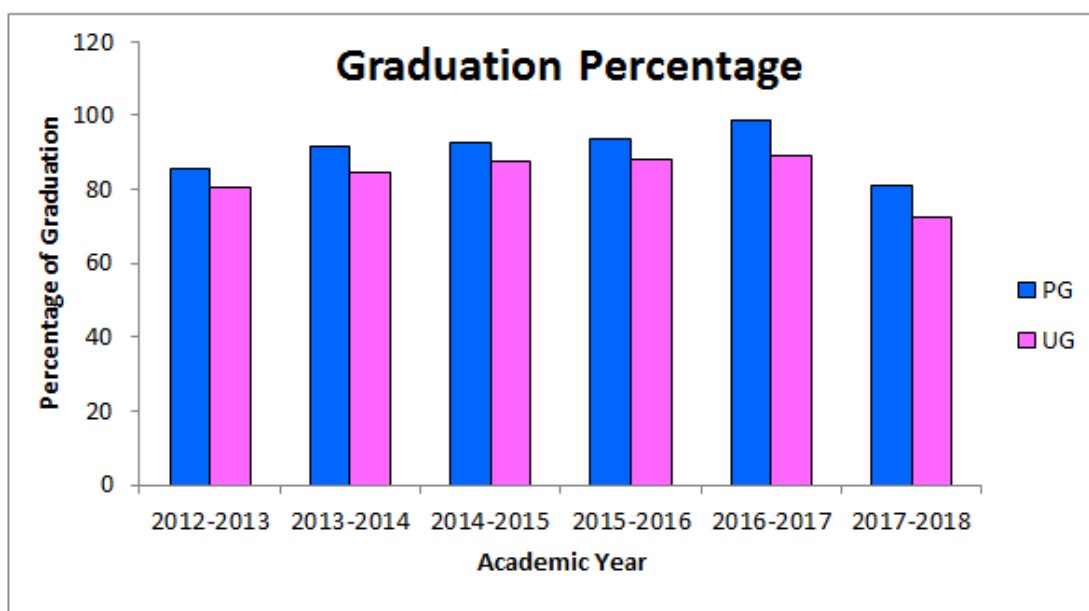

Dr.P.Udhayakumar	Prof. & Head/Mech. Engg.	Received "RASHTRIYA VIDYA GAURAV GOLD MEDAL AWARD" from Shri. Johinder Singh, Former CBI Director for outstanding achievements in the field of Education at Indian solidarity council, New Delhi .
Mr.B.Chandran sekaran	Assistant Professor /CSE	Silver partnership, Infosys, 27-06-14 Mahendra City, Chennai
M.Raghini	Assistant Professor /CSE	Bronze partnership, Infosys, 27-06-14 Mahendra City, Chennai
R.Kirubahari	Assistant Professor/CSE	Bronze partnership, Infosys, 27-06-14 Mahendra City, Chennai
Ms. S. Brindha	Assistant Professor /CSE	Content Guru and Distinguished Facilitator (participation),Infosys, June 2013 Mahendra City, Chennai
Ms. G. Saranya	Assistant Professor/CSE	Content Guru and Distinguished Facilitator (participation), Infosys, June 2013 Mahendra City, Chennai

(iii).Anna University Rank Holders

Degree	2013	2014	2015	2016	2017
UG	67	81	14	12	18
PG	10	7	27	12	8
Total	77	88	41	24	26