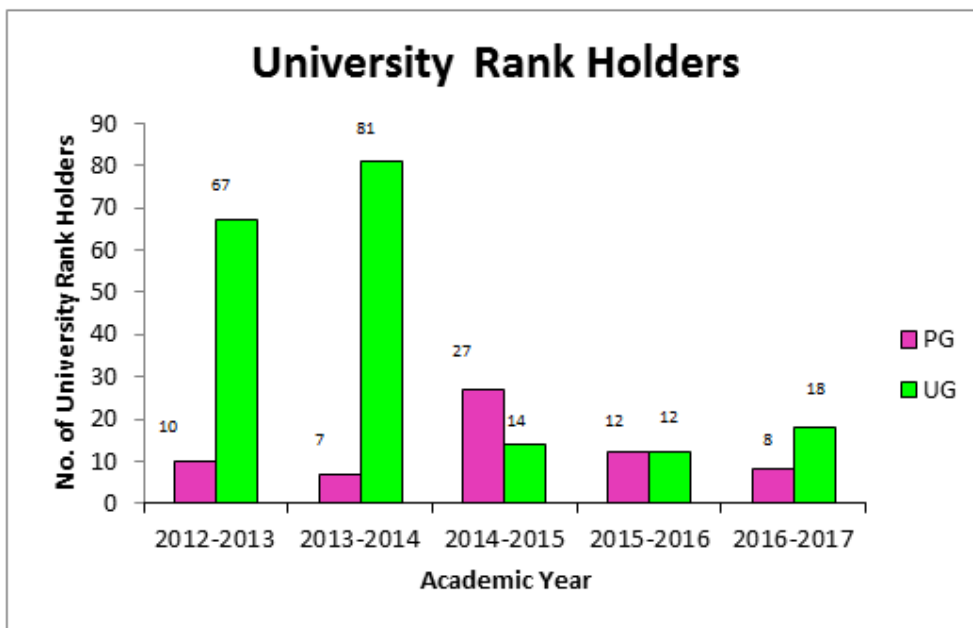

(iii).Anna University Rank Holders

Degree	2013	2014	2015	2016	2017
UG	67	81	14	12	18
PG	10	7	27	12	8
Total	77	88	41	24	26

5. Students Feedback on Faculty

Academic Performance of Colleges-KLNCE-Position

Month & Year	Appeared	Passed	%	Position	No. of Colleges
April 2018	2338	1285	54.96	-	
Nov 2017	2356	1234	52.63	100	497
April 2017	2420	1775	73.35	44	505
Nov 2016	2427	1739	71.65	85	506
April 2016	2551	1986	77.85	53	516
Nov 2015	2556	1679	65.69	75	516
April 2015	2601	1957	75.24	61	522
Nov 2014	2603	1787	68.65	70	523
April 2014	2658	2035	76.56	54	497
Nov 2013	2661	1586	59.6	88	504
April 2013	2597	1862	71.7	69	496