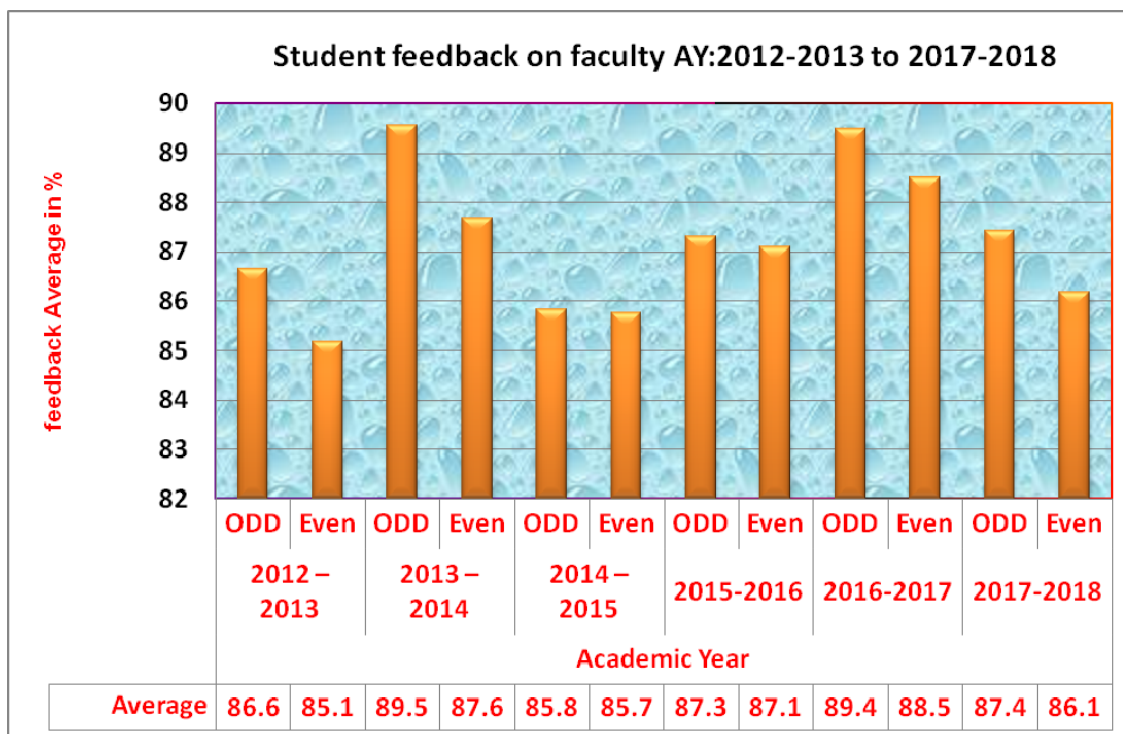

(iii).Anna University Rank Holders

Degree	2013	2014	2015	2016	2017
UG	67	81	14	12	18
PG	10	7	27	12	8
Total	77	88	41	24	26

5. Students Feedback on Faculty

Academic Performance of Colleges-KLNCE-Position

Month & Year	Appeared	Passed	%	Position	No. of Colleges
April 2018	2338	1285	54.96	-	
Nov 2017	2356	1234	52.63	100	497
April 2017	2420	1775	73.35	44	505
Nov 2016	2427	1739	71.65	85	506
April 2016	2551	1986	77.85	53	516
Nov 2015	2556	1679	65.69	75	516
April 2015	2601	1957	75.24	61	522
Nov 2014	2603	1787	68.65	70	523
April 2014	2658	2035	76.56	54	497
Nov 2013	2661	1586	59.6	88	504
April 2013	2597	1862	71.7	69	496