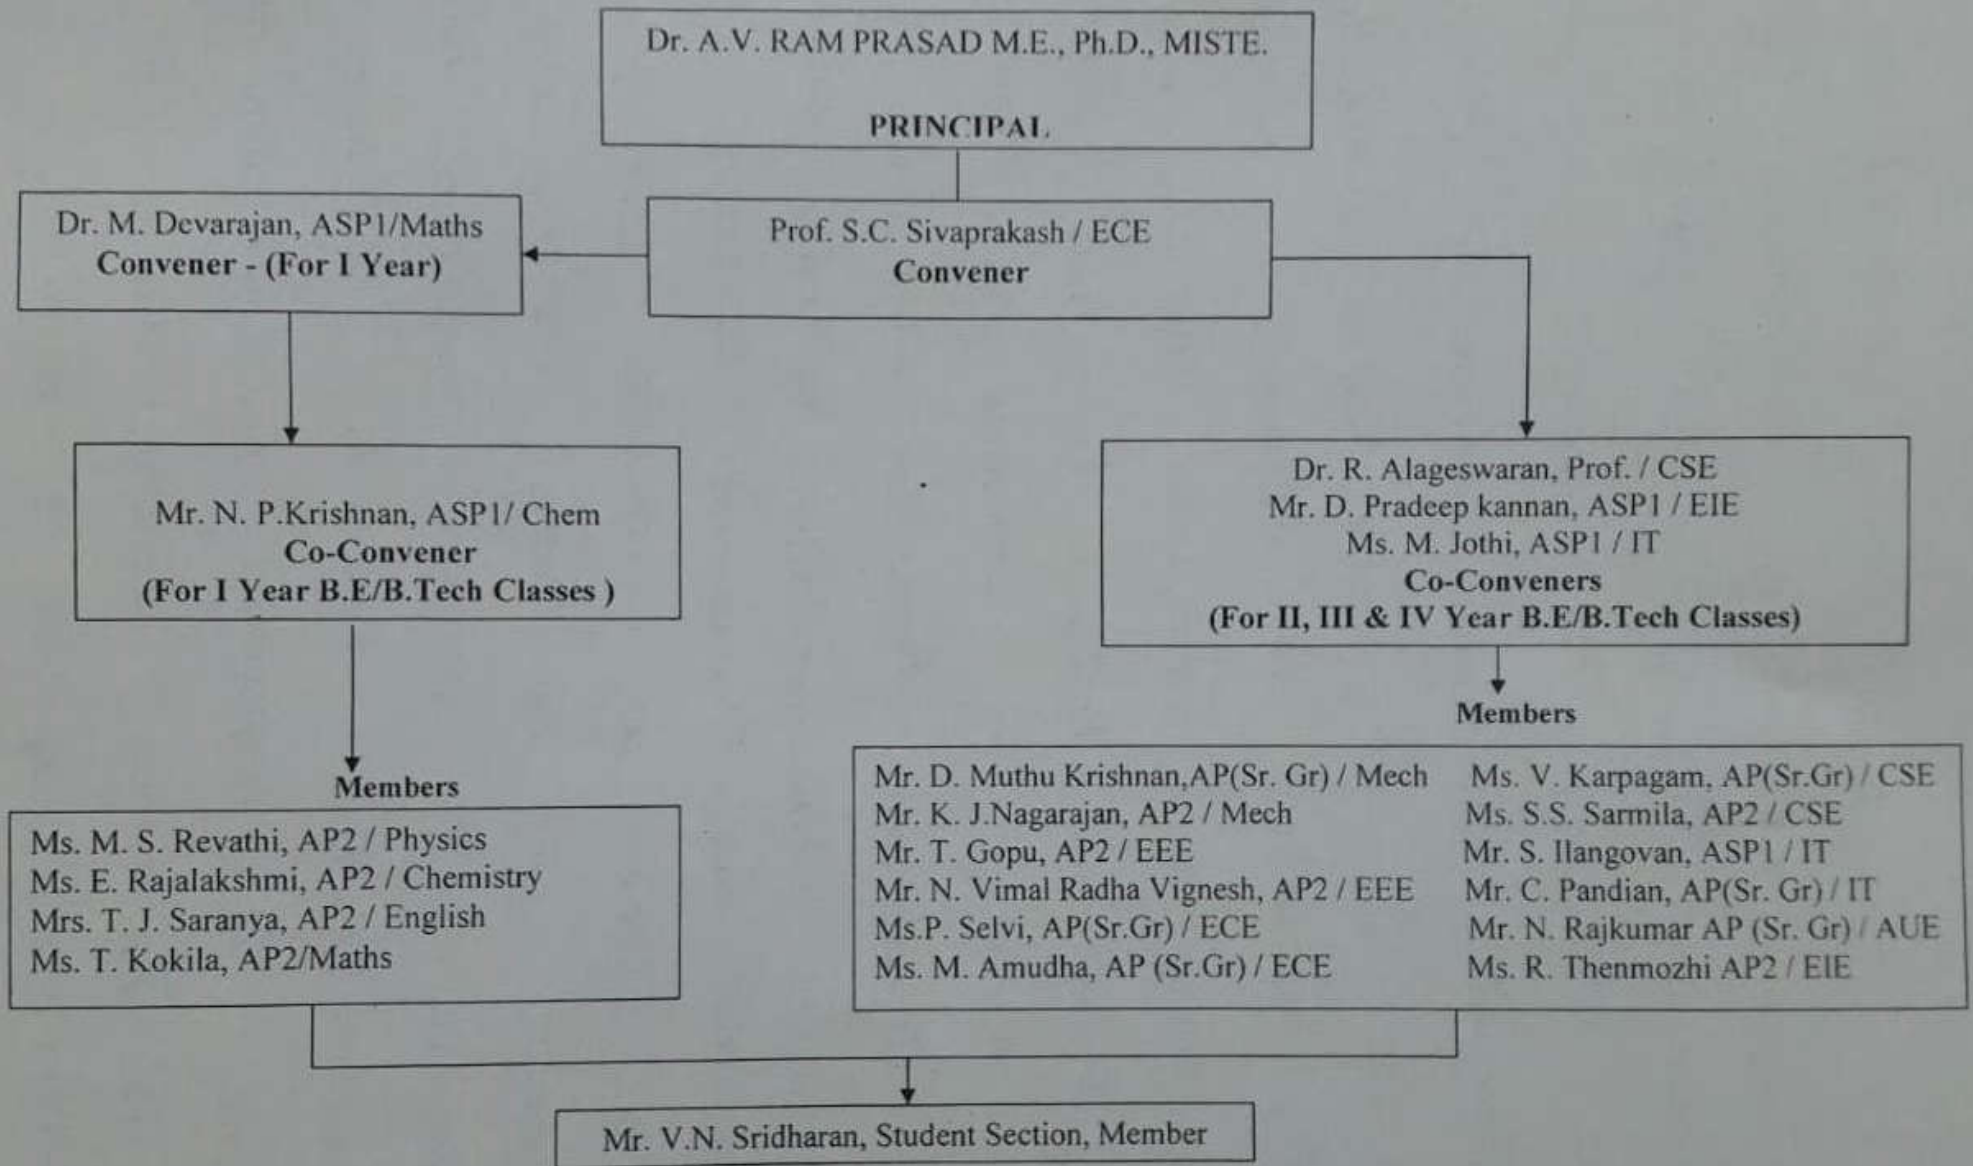

K.L.N. COLLEGE OF ENGINEERING, POTTAPALAYAM
EXAM MANAGEMENT CELL
ORGANISATION CHART - 2015-2016 (wef. 19.07.2013)

PREPARED BY
 Convener

APPROVED BY
 Principal

 ISSUED BY ISO
 K.L.N. College of Engine
 Pottapalayam-630 61