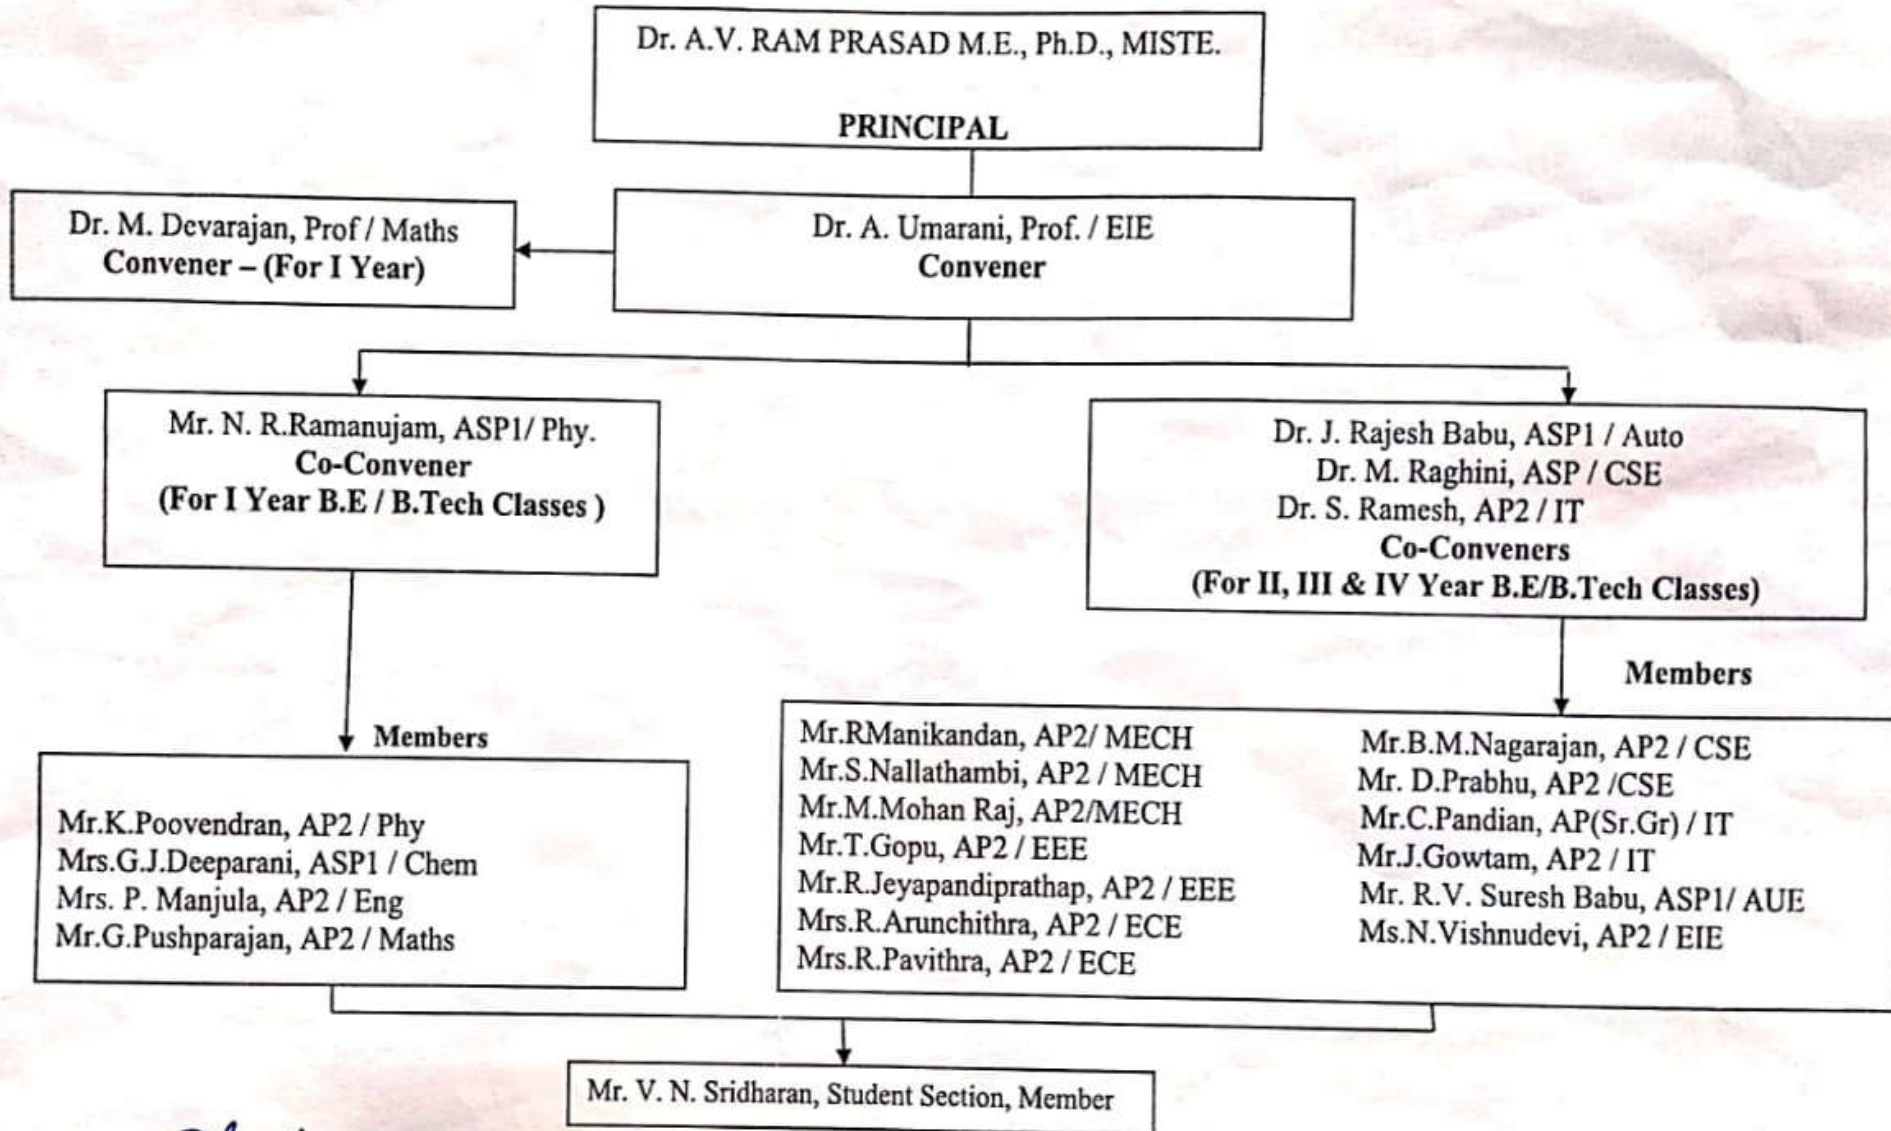

K.L.N. COLLEGE OF ENGINEERING, POTTAPALAYAM
EXAM MANAGEMENT CELL
ORGANISATION CHART - 2018-2019 EVEN (w e f. 31.12.2018)

PREPARED BY
 Convener

APPROVED BY
 Principal

ISSUED BY
K.L.N. College of Engineering
 Pottapalayam-630 612.