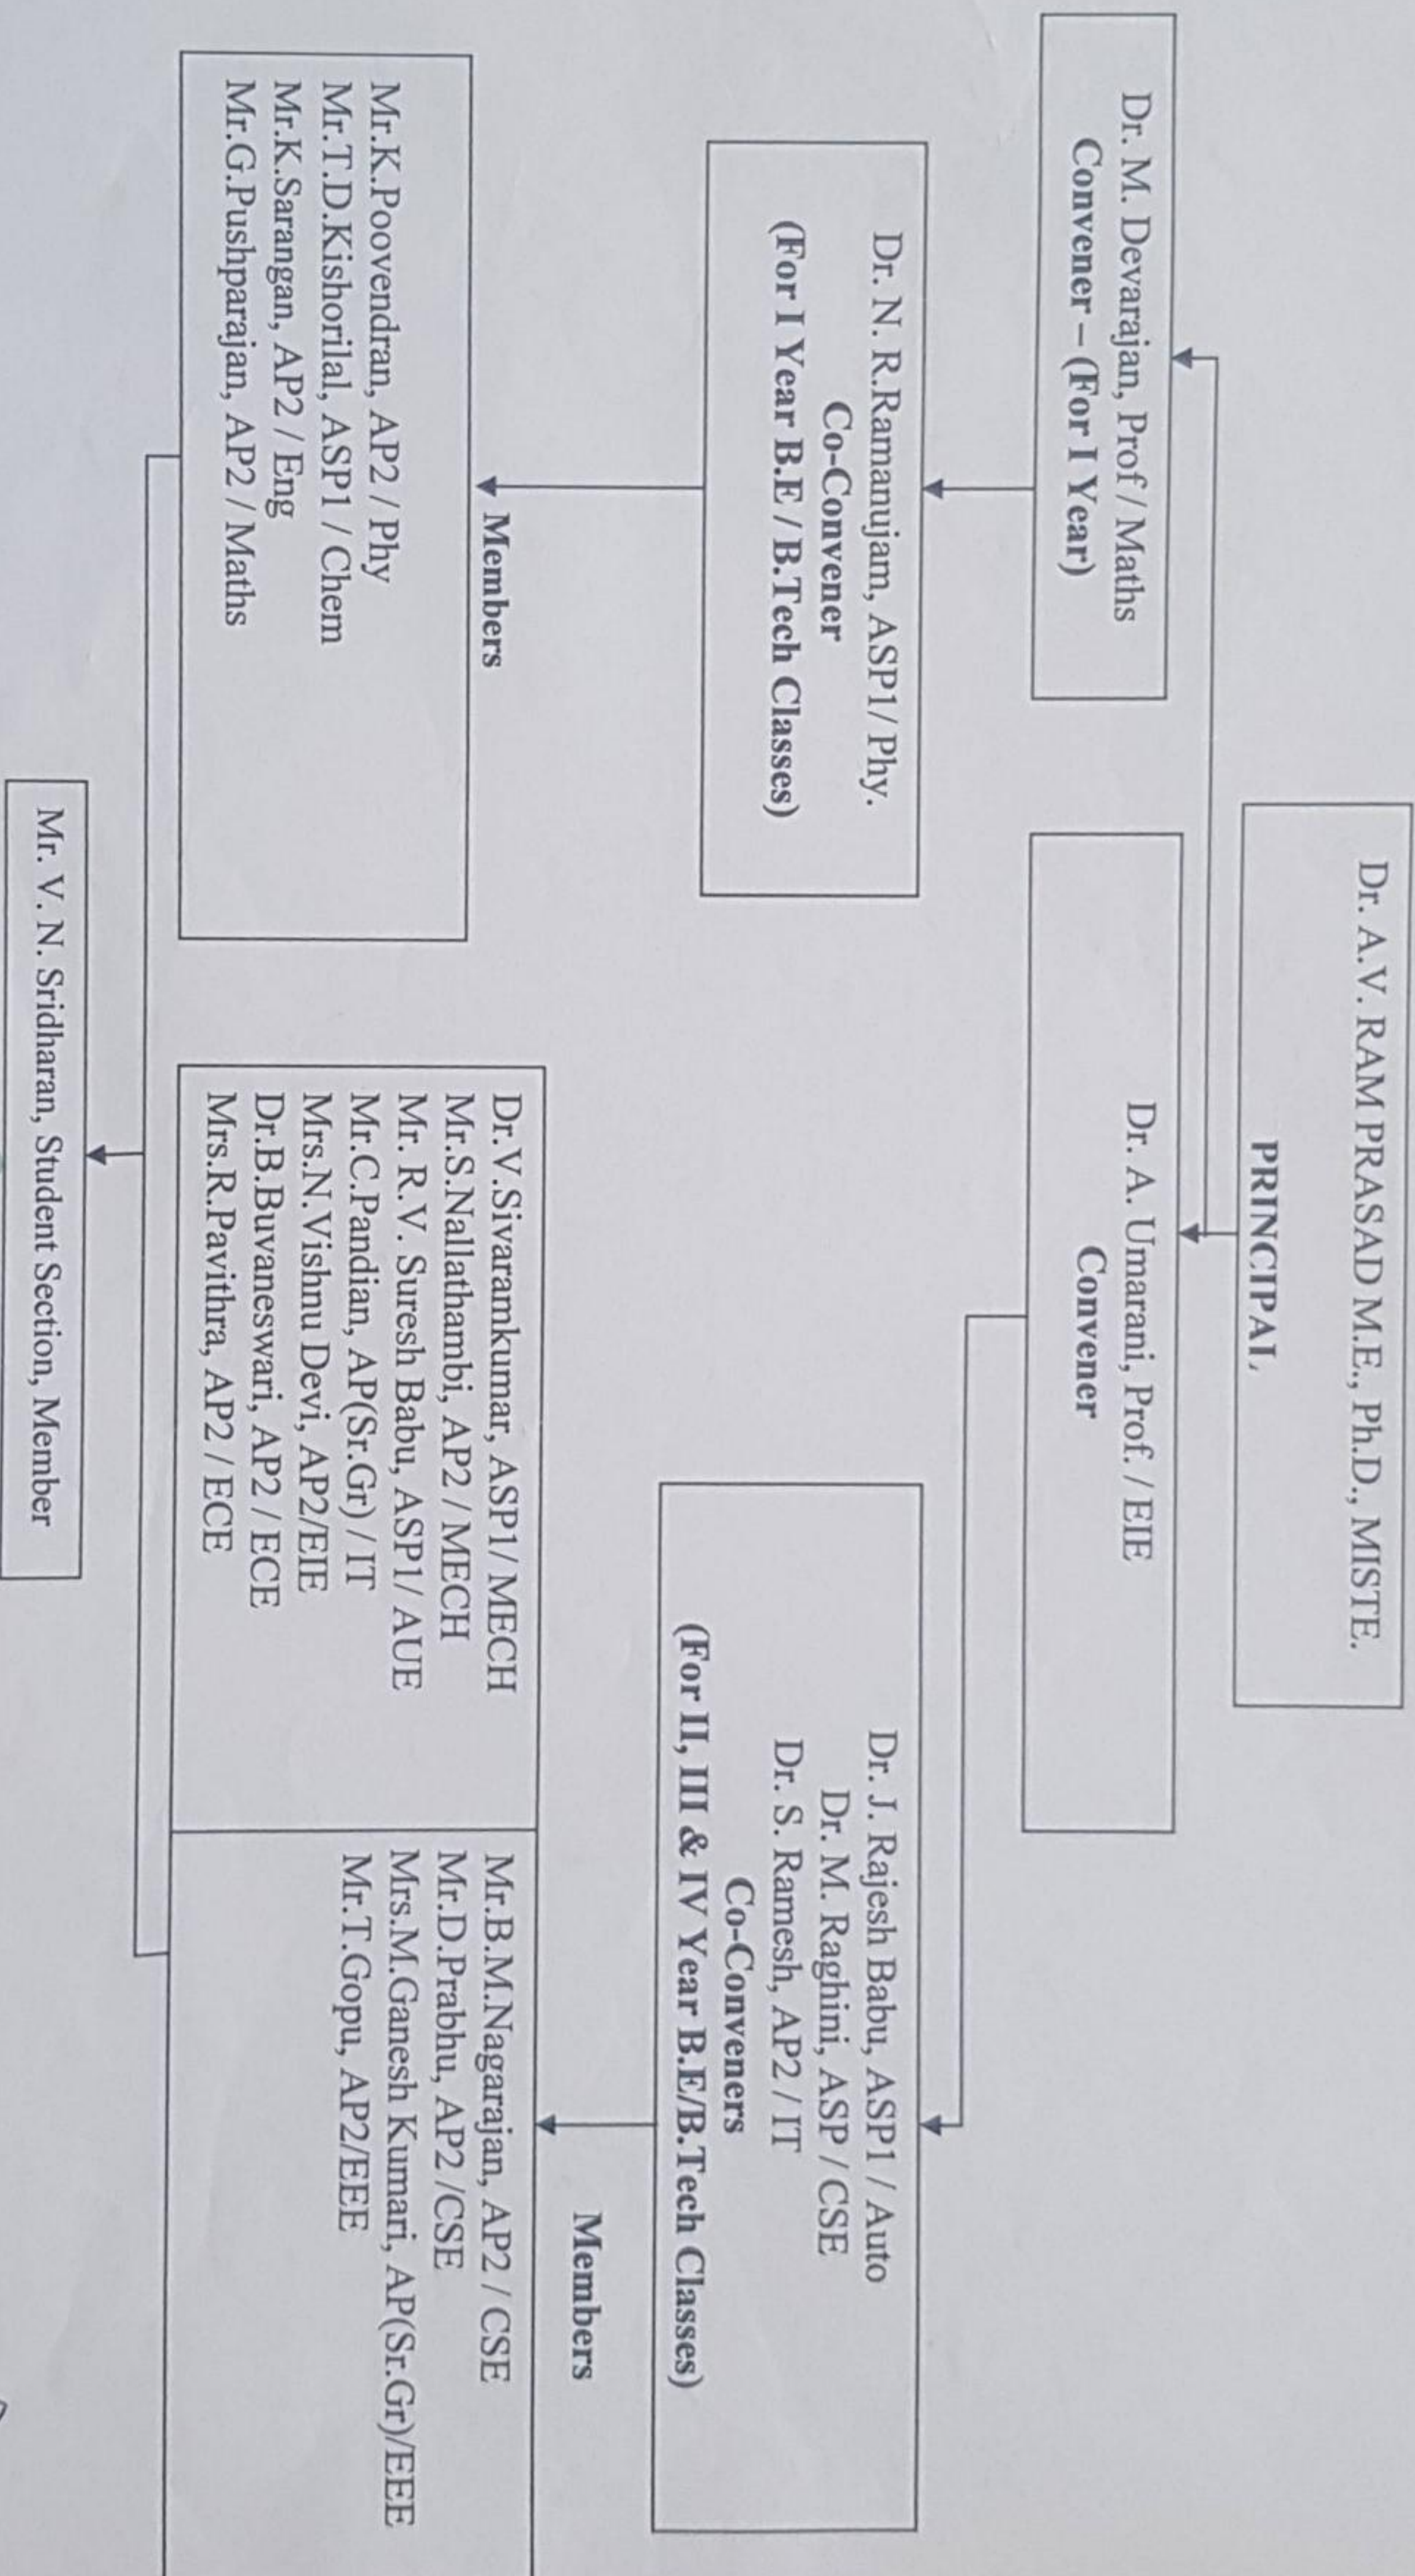

K.L.N. COLLEGE OF ENGINEERING, POTTAPALAYAM
EXAM MANAGEMENT CELL
ORGANISATION CHART - 2019-2020 EVEN (w e f. 11.01.2020)

A. B
 14/12/20
PREPARED BY
 Convener

MR
APPROVED BY
 Principal

MR
QMS - ISO
K.L.N. College of Engineering
 Pottapalayam-630 612.

MR
ISSUED BY
 MR