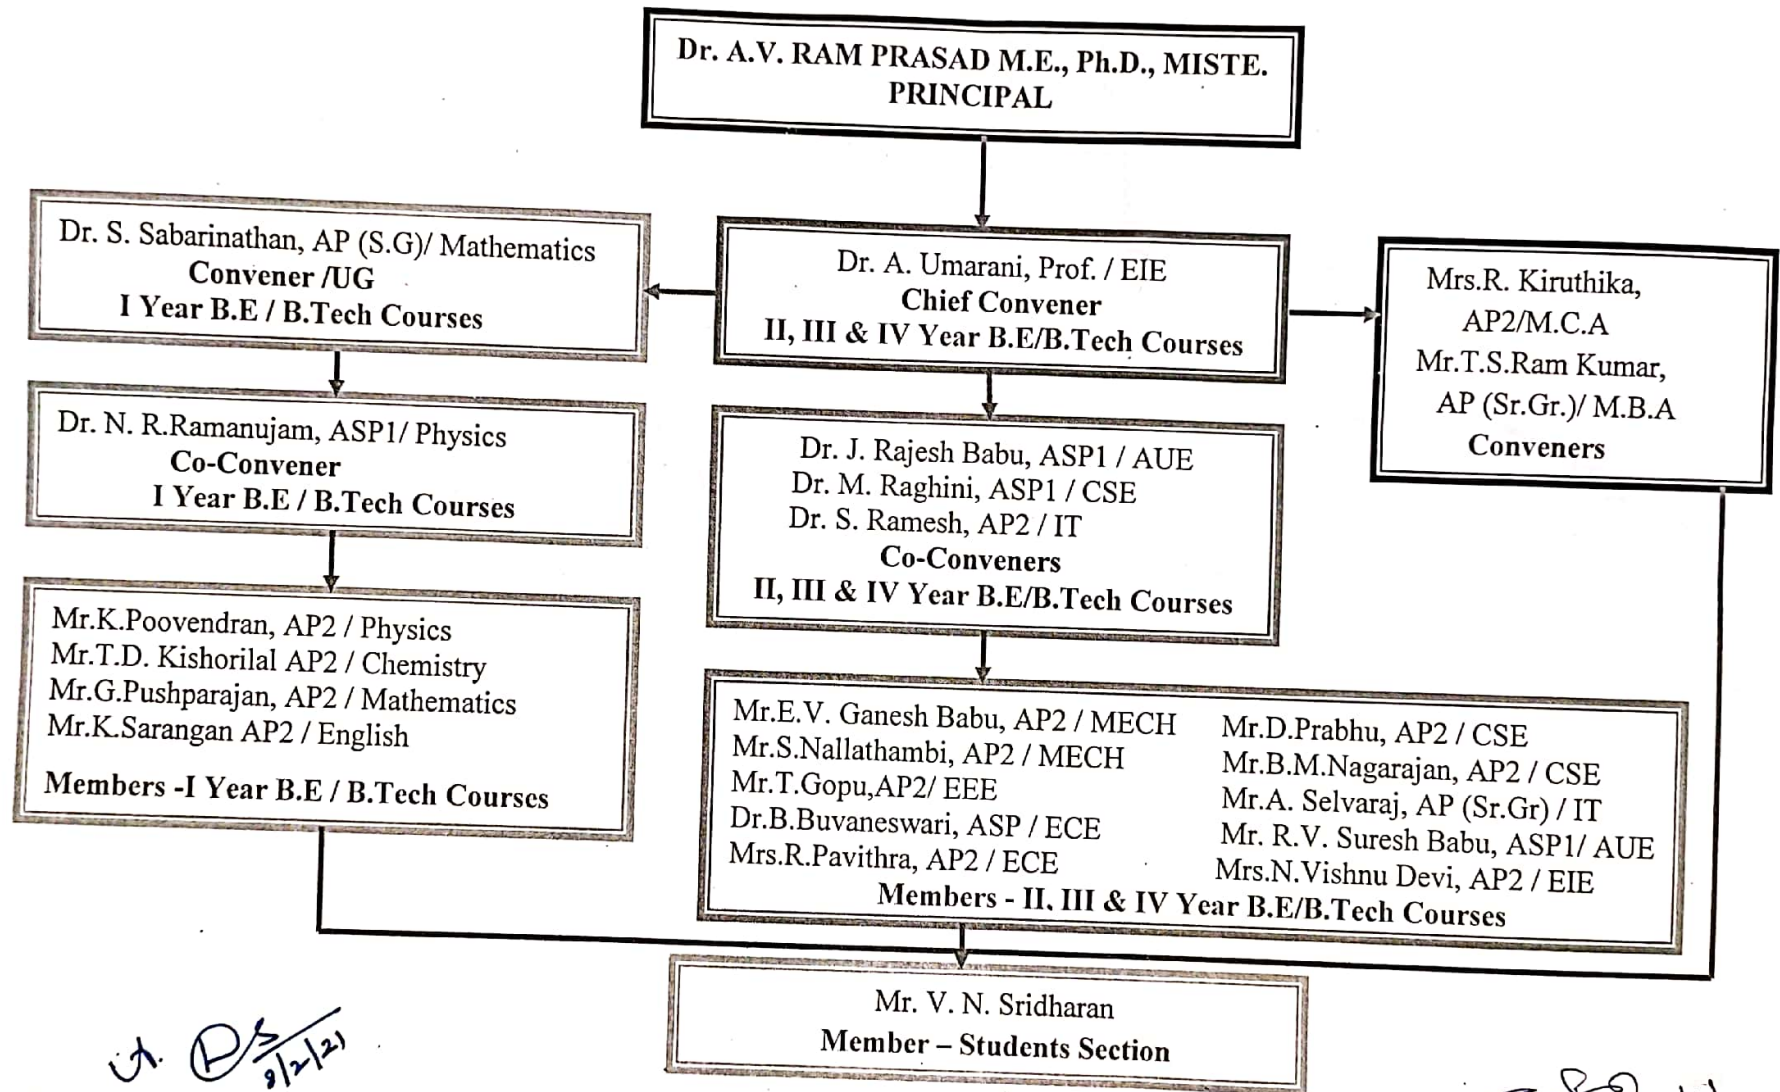

K.L.N. COLLEGE OF ENGINEERING, POTTAPALAYAM – 630612

(An Autonomous Institution - Approved by AICTE, New Delhi and Affiliated to Anna University, Chennai)

EXAM MANAGEMENT CELL (EMC)

ORGANISATION CHART - 2020-2021 ODD (w e f. 01.02.2021)