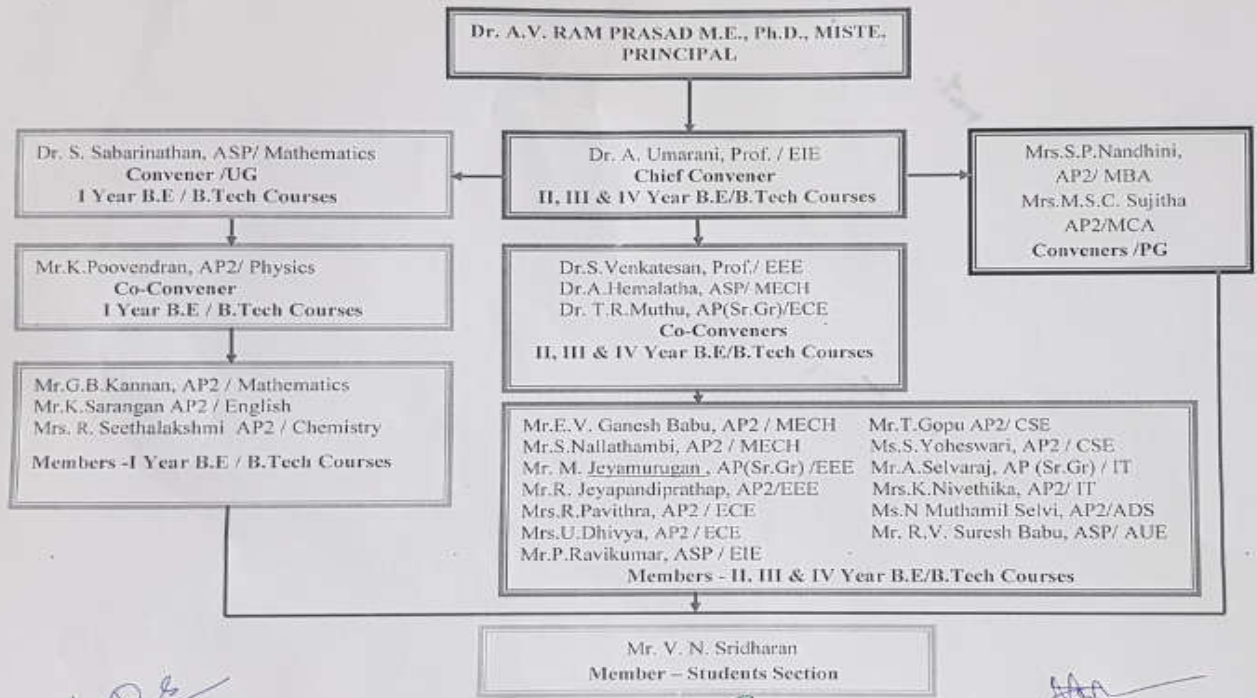

K.L.N. COLLEGE OF ENGINEERING, POTTAPALAYAM – 630612

(An Autonomous Institution - Approved by AICTE, New Delhi and Affiliated to Anna University, Chennai)

EXAM MANAGEMENT CELL (EMC)

ORGANISATION CHART – AY 2022-2023 (w e f. 10.08.2022)