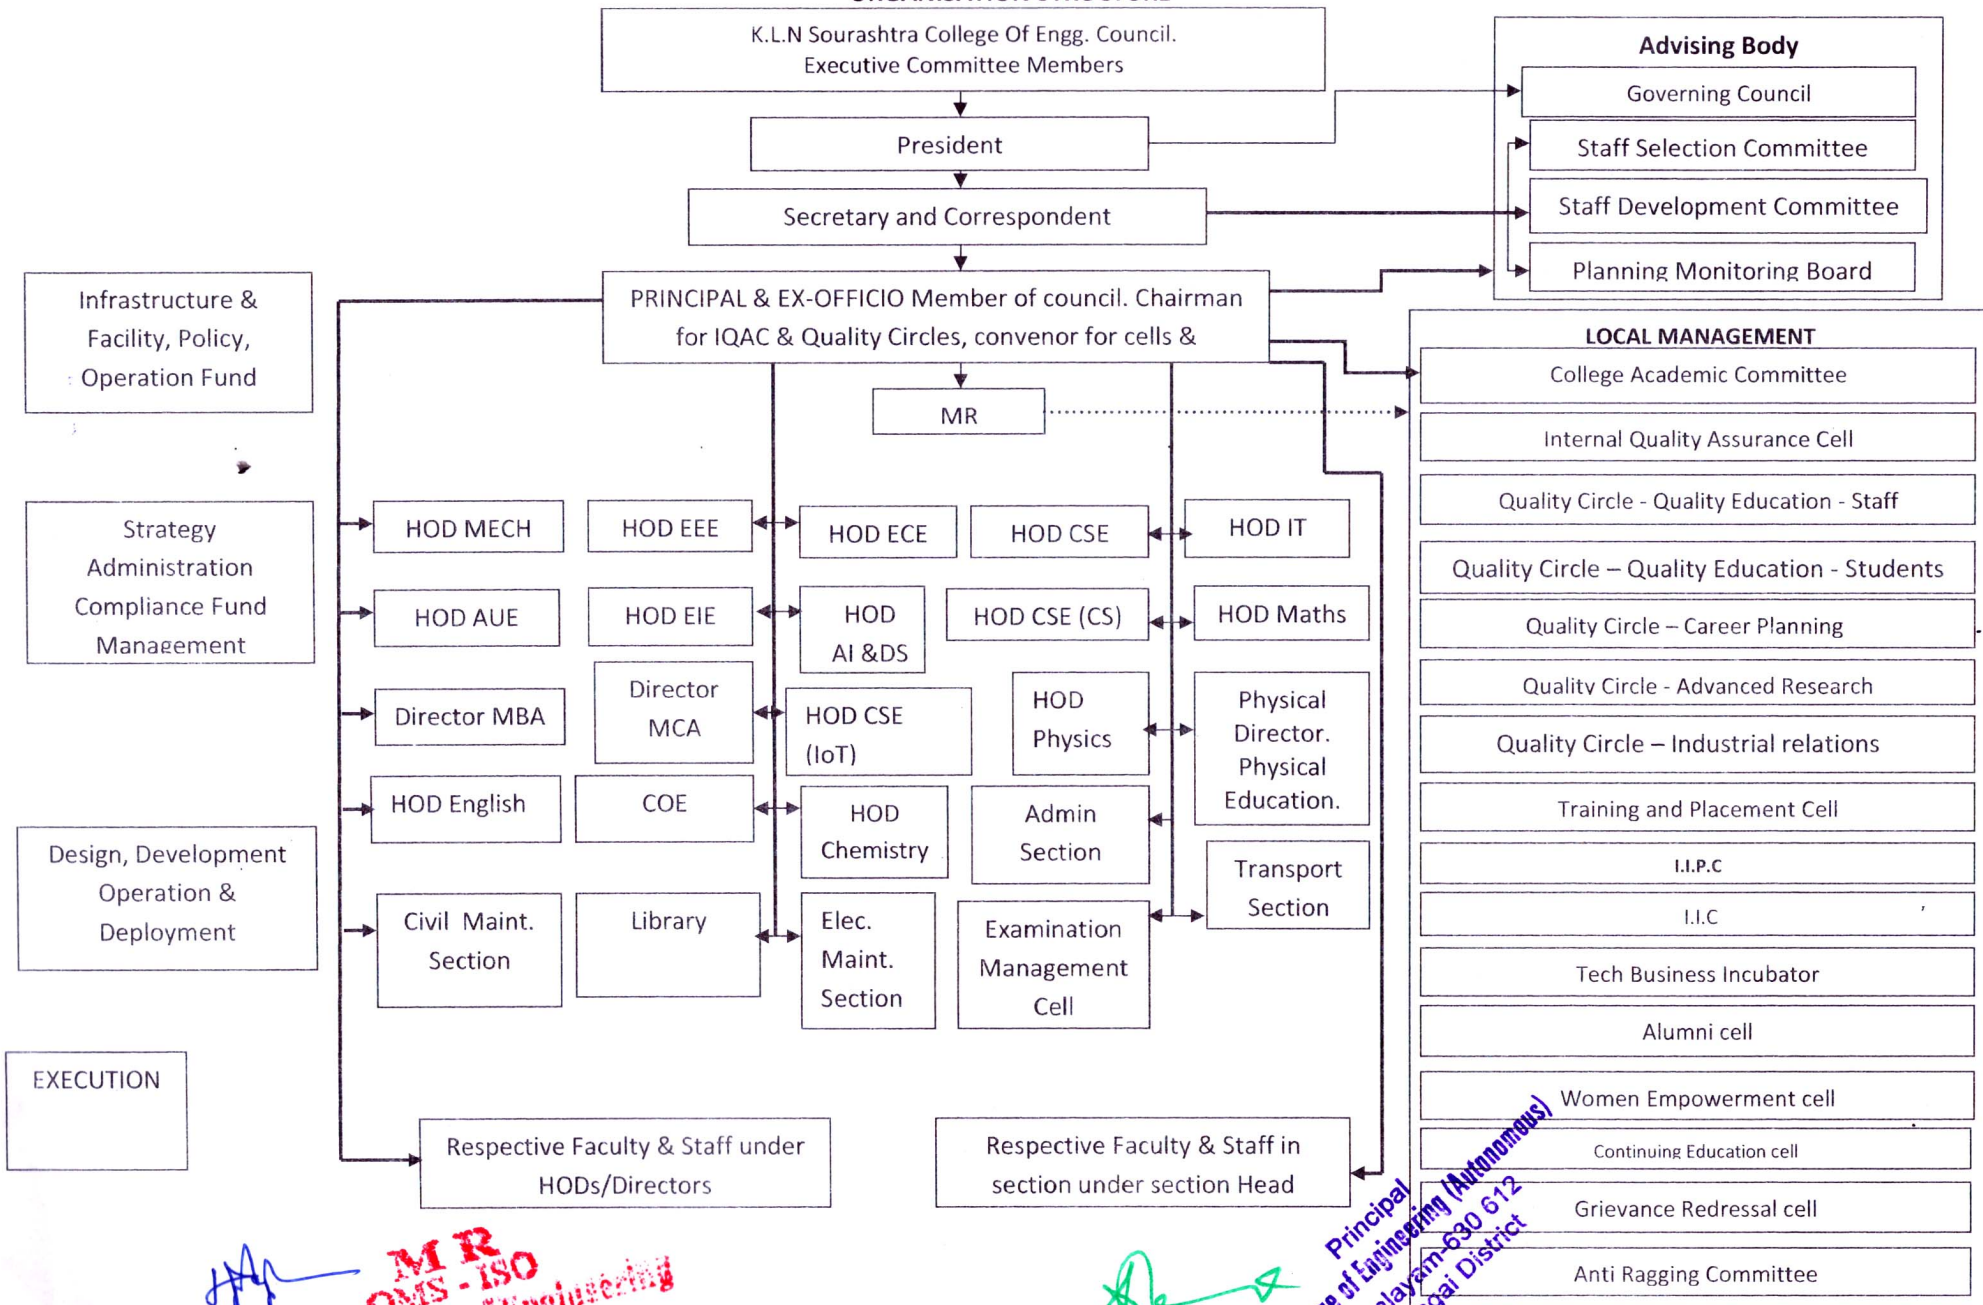

Organogram of the College
K.L.N COLLEGE OF ENGINEERING, POTTAPALAYAM – 630 612

w.e.f. 11.09.2023

ORGANISATION STRUCTURE

MR
MR
OMS - ISO
Engineering

AB
Principal
College of Engineering (Autonomous)
Pottapalayam-630 612
Tamil Nadu